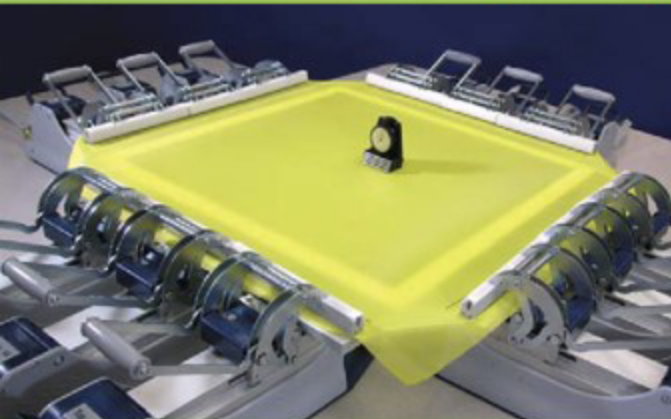

Get Your old screens Refurbished in our state of the art Re-meshing department. We will transform your old frames and put new screen mesh on them, stretched to industry standards.

*WOODEN FRAMES CAN NOT BE RE-MESHED

SIZE	24-81	110	125	155	200	230	255	305
20" x 24"	$25.00	$23.00	$23.00	$23.00	$27.00	$27.00	$28.00	$28.00
20" x 28"	$25.00	$25.00	$25.00	$25.00	$27.00	$27.00	$28.00	$28.00
23" x 31"	$28.00	$27.00	$27.00	$27.00	$30.00	$30.00	$30.00	$33.00

Custom size frame quotes available upon request.

$5.00 PER FRAME CLEANING CHARGE

(Extra charges will apply for excessive ink, glue, fabric, staples and other debris)

ACE Screen Supply Co. 1020 Hometown St. Springfield, OH 45504
800.222.3468 acescreensupplycompany@gmail.com
www.acescreensupply.com